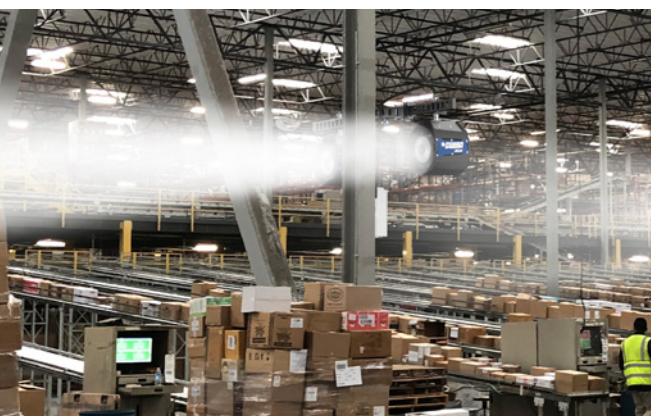

Power Breezer Sky keep operations running at peak performance even in the hottest conditions. Compact, quiet and tough.

Key applications include: Warehouses, Logistics, Light manufacturing, Construction, and almost anywhere people are sweating.