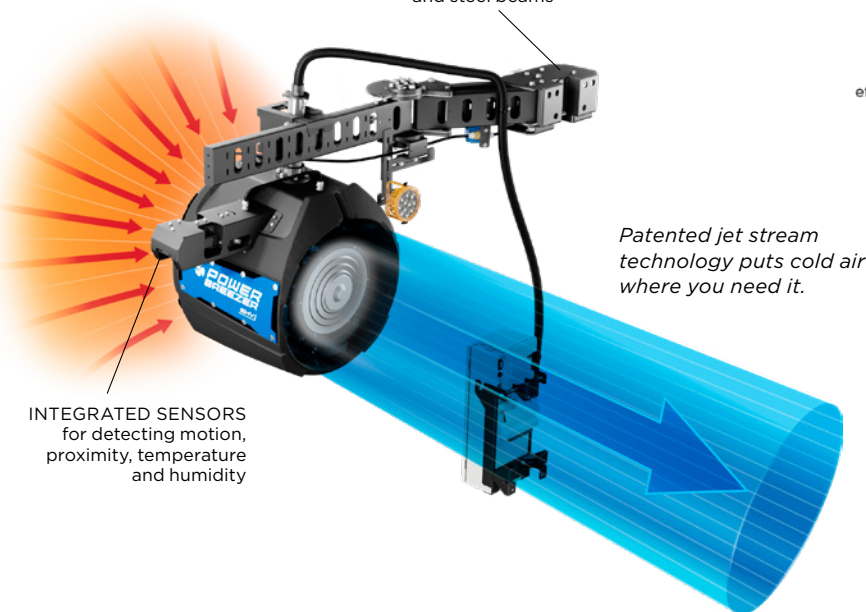

Power Breezer Sky keep operations running at peak performance even in the hottest conditions. Compact, quiet and tough.

Key applications include: Warehouses, Logistics, Light manufacturing, Construction, and almost anywhere people are sweating.

DECREASE IN PRODUCTIVITY

Source: NASA

44%

INCREASE IN EMPLOYEE TURNOVER

Source: U.S. Dept. of Labor

UNIVERSAL MOUNT
mounts onto concrete walls
and steel beams

Patented jet stream
technology puts cold air
where you need it.

INTEGRATED SENSORS
for detecting motion,
proximity, temperature
and humidity

Hierarchy of Controls

TECHNICAL SPECIFICATIONS

Cooling Capacity	Up to 126,500 BTUs/hr			
Wind Range	Up to 100 feet (30 meters)			
Air Speed (Miles Per Hour)	10 Feet	20 Feet	40 Feet	60 Feet
	22	14	7	6
Variable Atomized Cooling Control	Yes			
Autonomous Modes	Misting, Air Speed, Auto Shut Off			
Amps and Voltage	12A at 120V or 6A at 277V			
Electrical Connection	Junction Box			
Measurements	Height	Width	Depth	
	As Installed	77" (196cm)	25" (63.5cm)	
Weight	150 lbs. (68.0kg)			