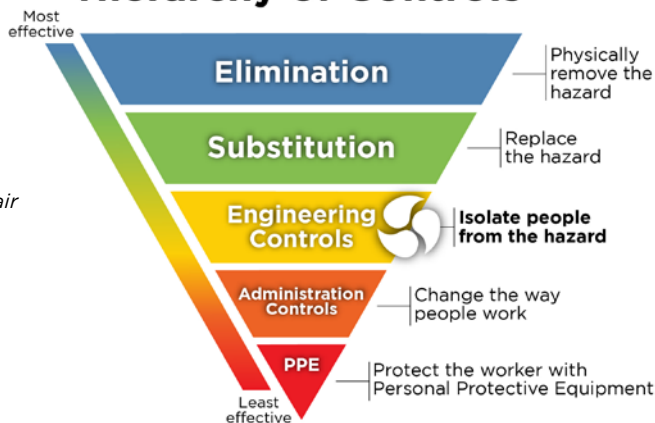

Hierarchy of Controls