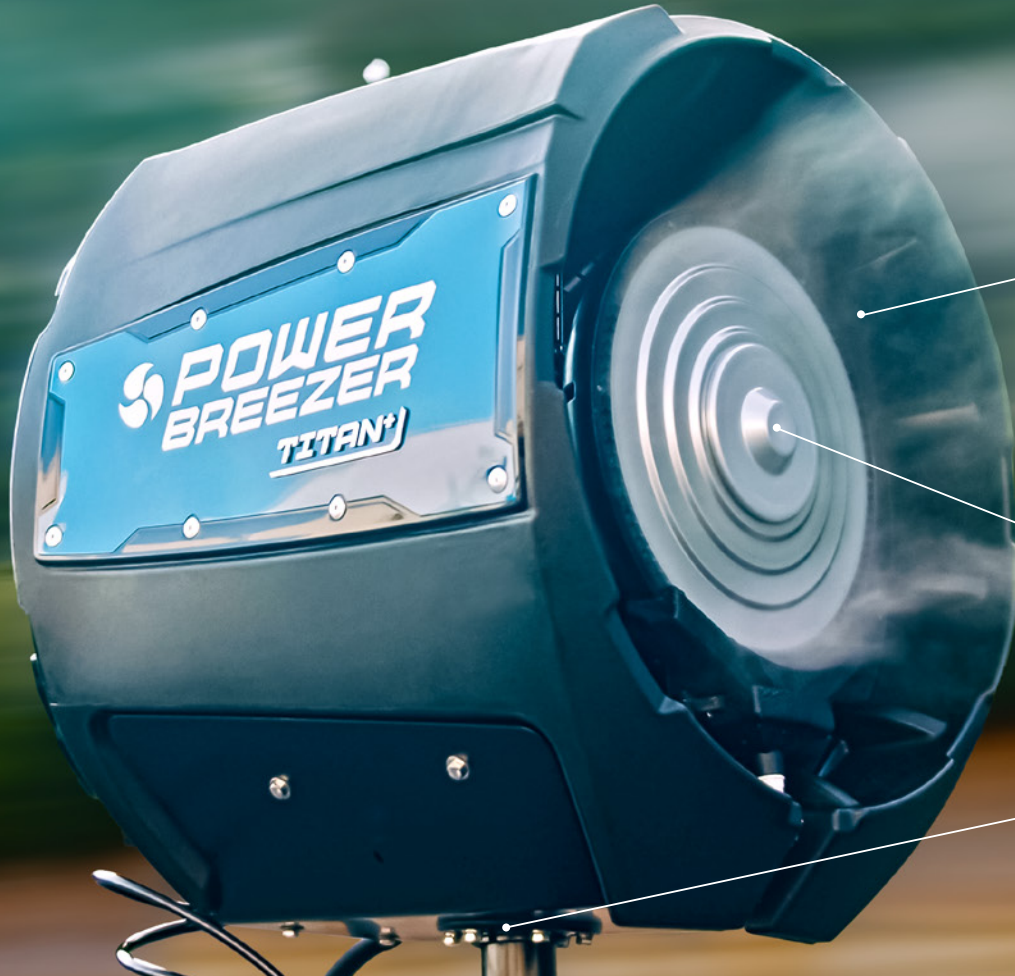

EVERYONE DESERVES TO BE COOL®

JET STREAM TECHNOLOGY

puts cold air where you need it

UP TO 126,500 BTUs/h

cooling capacity

HEAD OSCILATES 60°

cools large 90° area

WHY POWER BREEZER?

- ✓ **Durable MIL-STD 810H portable design** can be used in outdoor and and hard to cool areas
- ✓ **No filters to clean or replace,** resulting in cleaner air, lower cost, and minimizing time spent on maintenance
- ✓ **Easy 2-minute set-up** just add water and turn on
- ✓ **Atomized water cools** a large area without getting people or equipment wet
- ✓ **Cleaner greener technology** uses less water than conventional nozzle misting